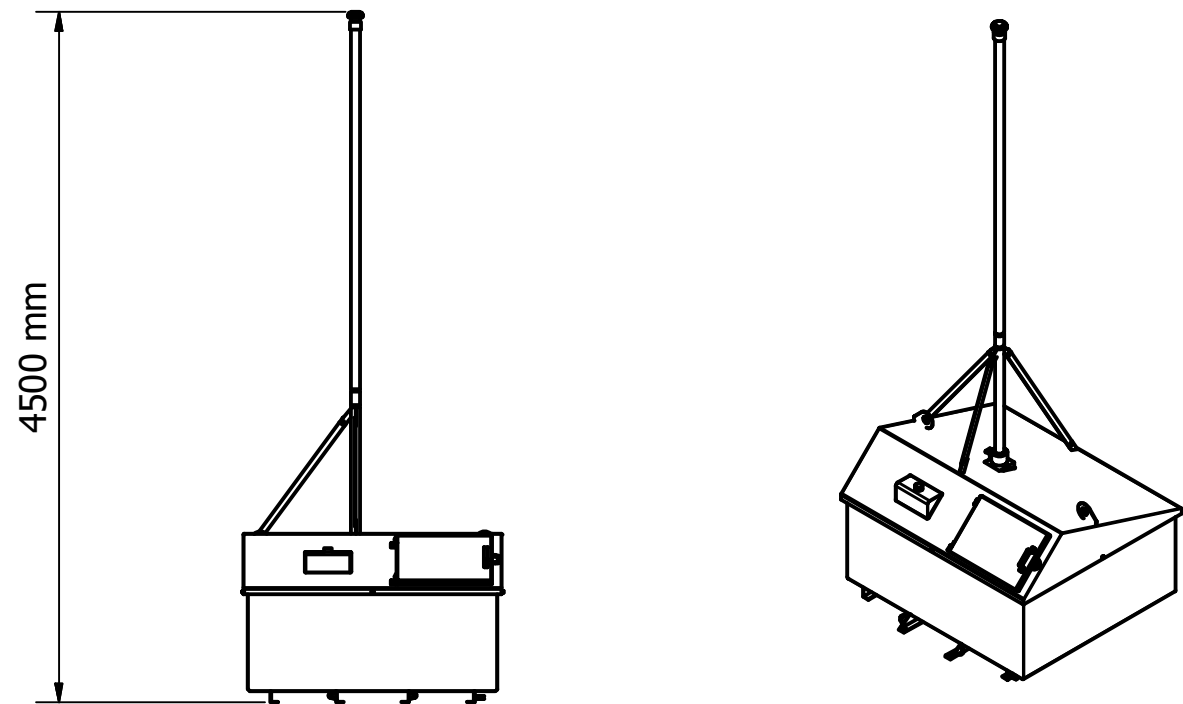

1250 PT

DESIGNED BY Rob Smith	CHECKED BY J Shenton	APPROVED BY	DATE	DATE 09/09/2021
		1250 PT		
		ISSUE B	SHEET 1 / 1	