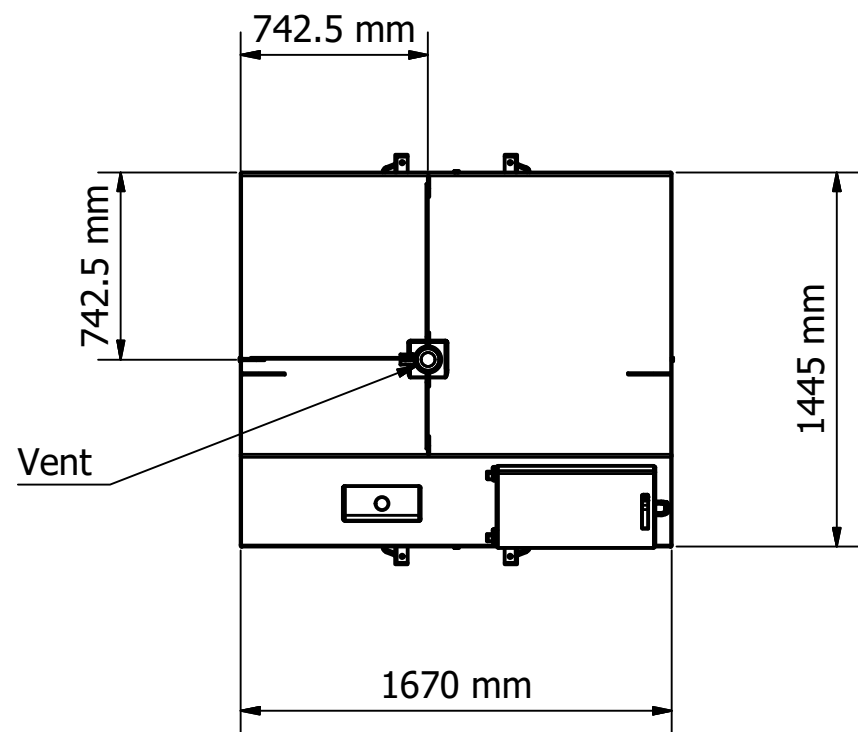

1250 PT

DESIGNED BY Rob Smith	CHECKED BY J Shenton	APPROVED BY	DATE	DATE 09/09/2021
		1250 PT		
		ISSUE B	SHEET 1 / 1	