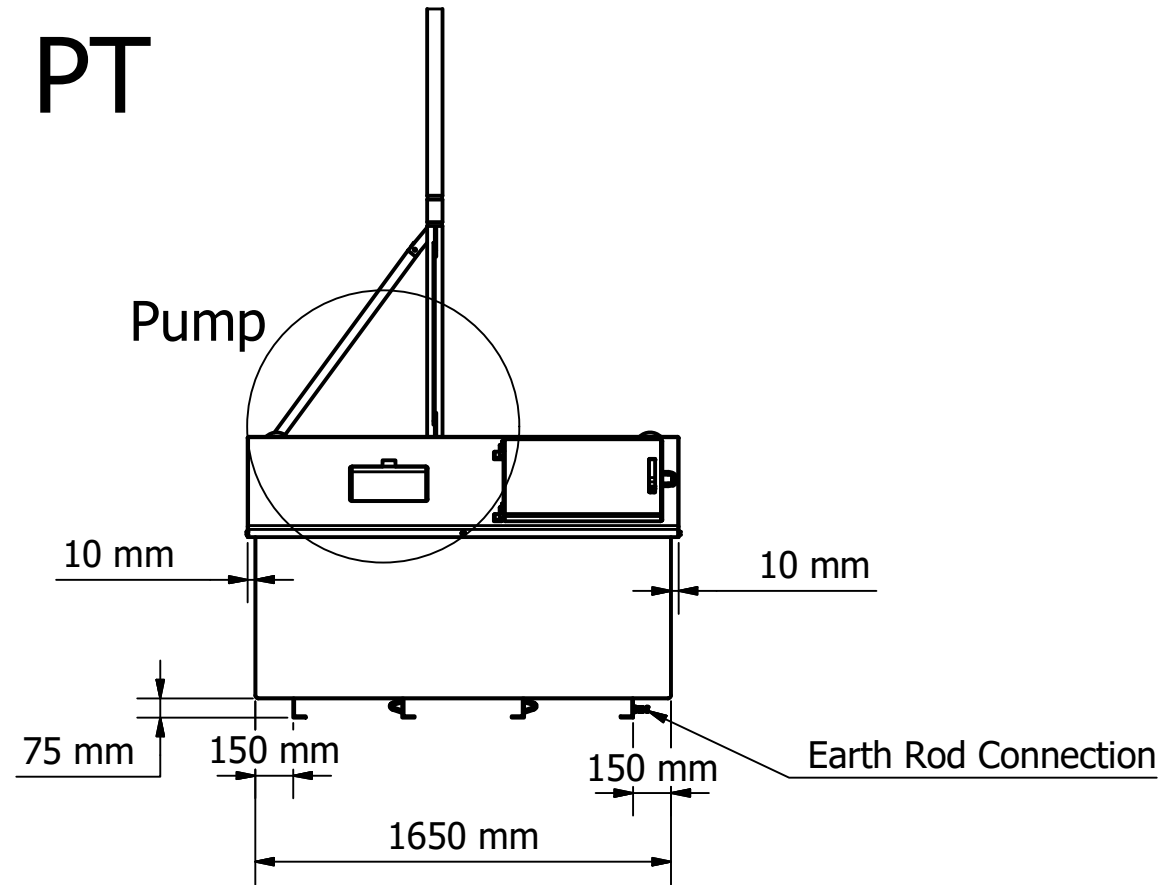

1250 PT

DESIGNED BY Rob Smith	CHECKED BY J Shenton	APPROVED BY	DATE	DATE 09/09/2021
		1250 PT		
		ISSUE B	SHEET 1 / 1	