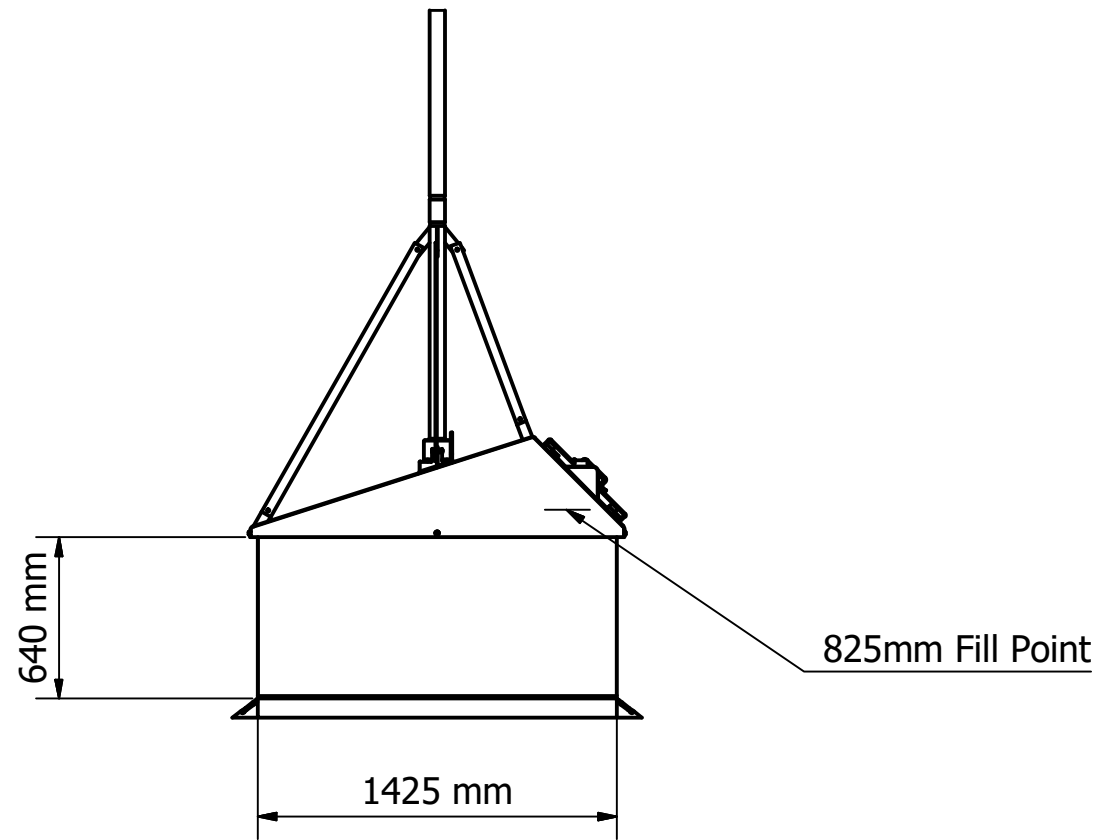

1250 PT

DESIGNED BY Rob Smith	CHECKED BY J Shenton	APPROVED BY	DATE	DATE 09/09/2021
		1250 PT		
		ISSUE B	SHEET 1 / 1	